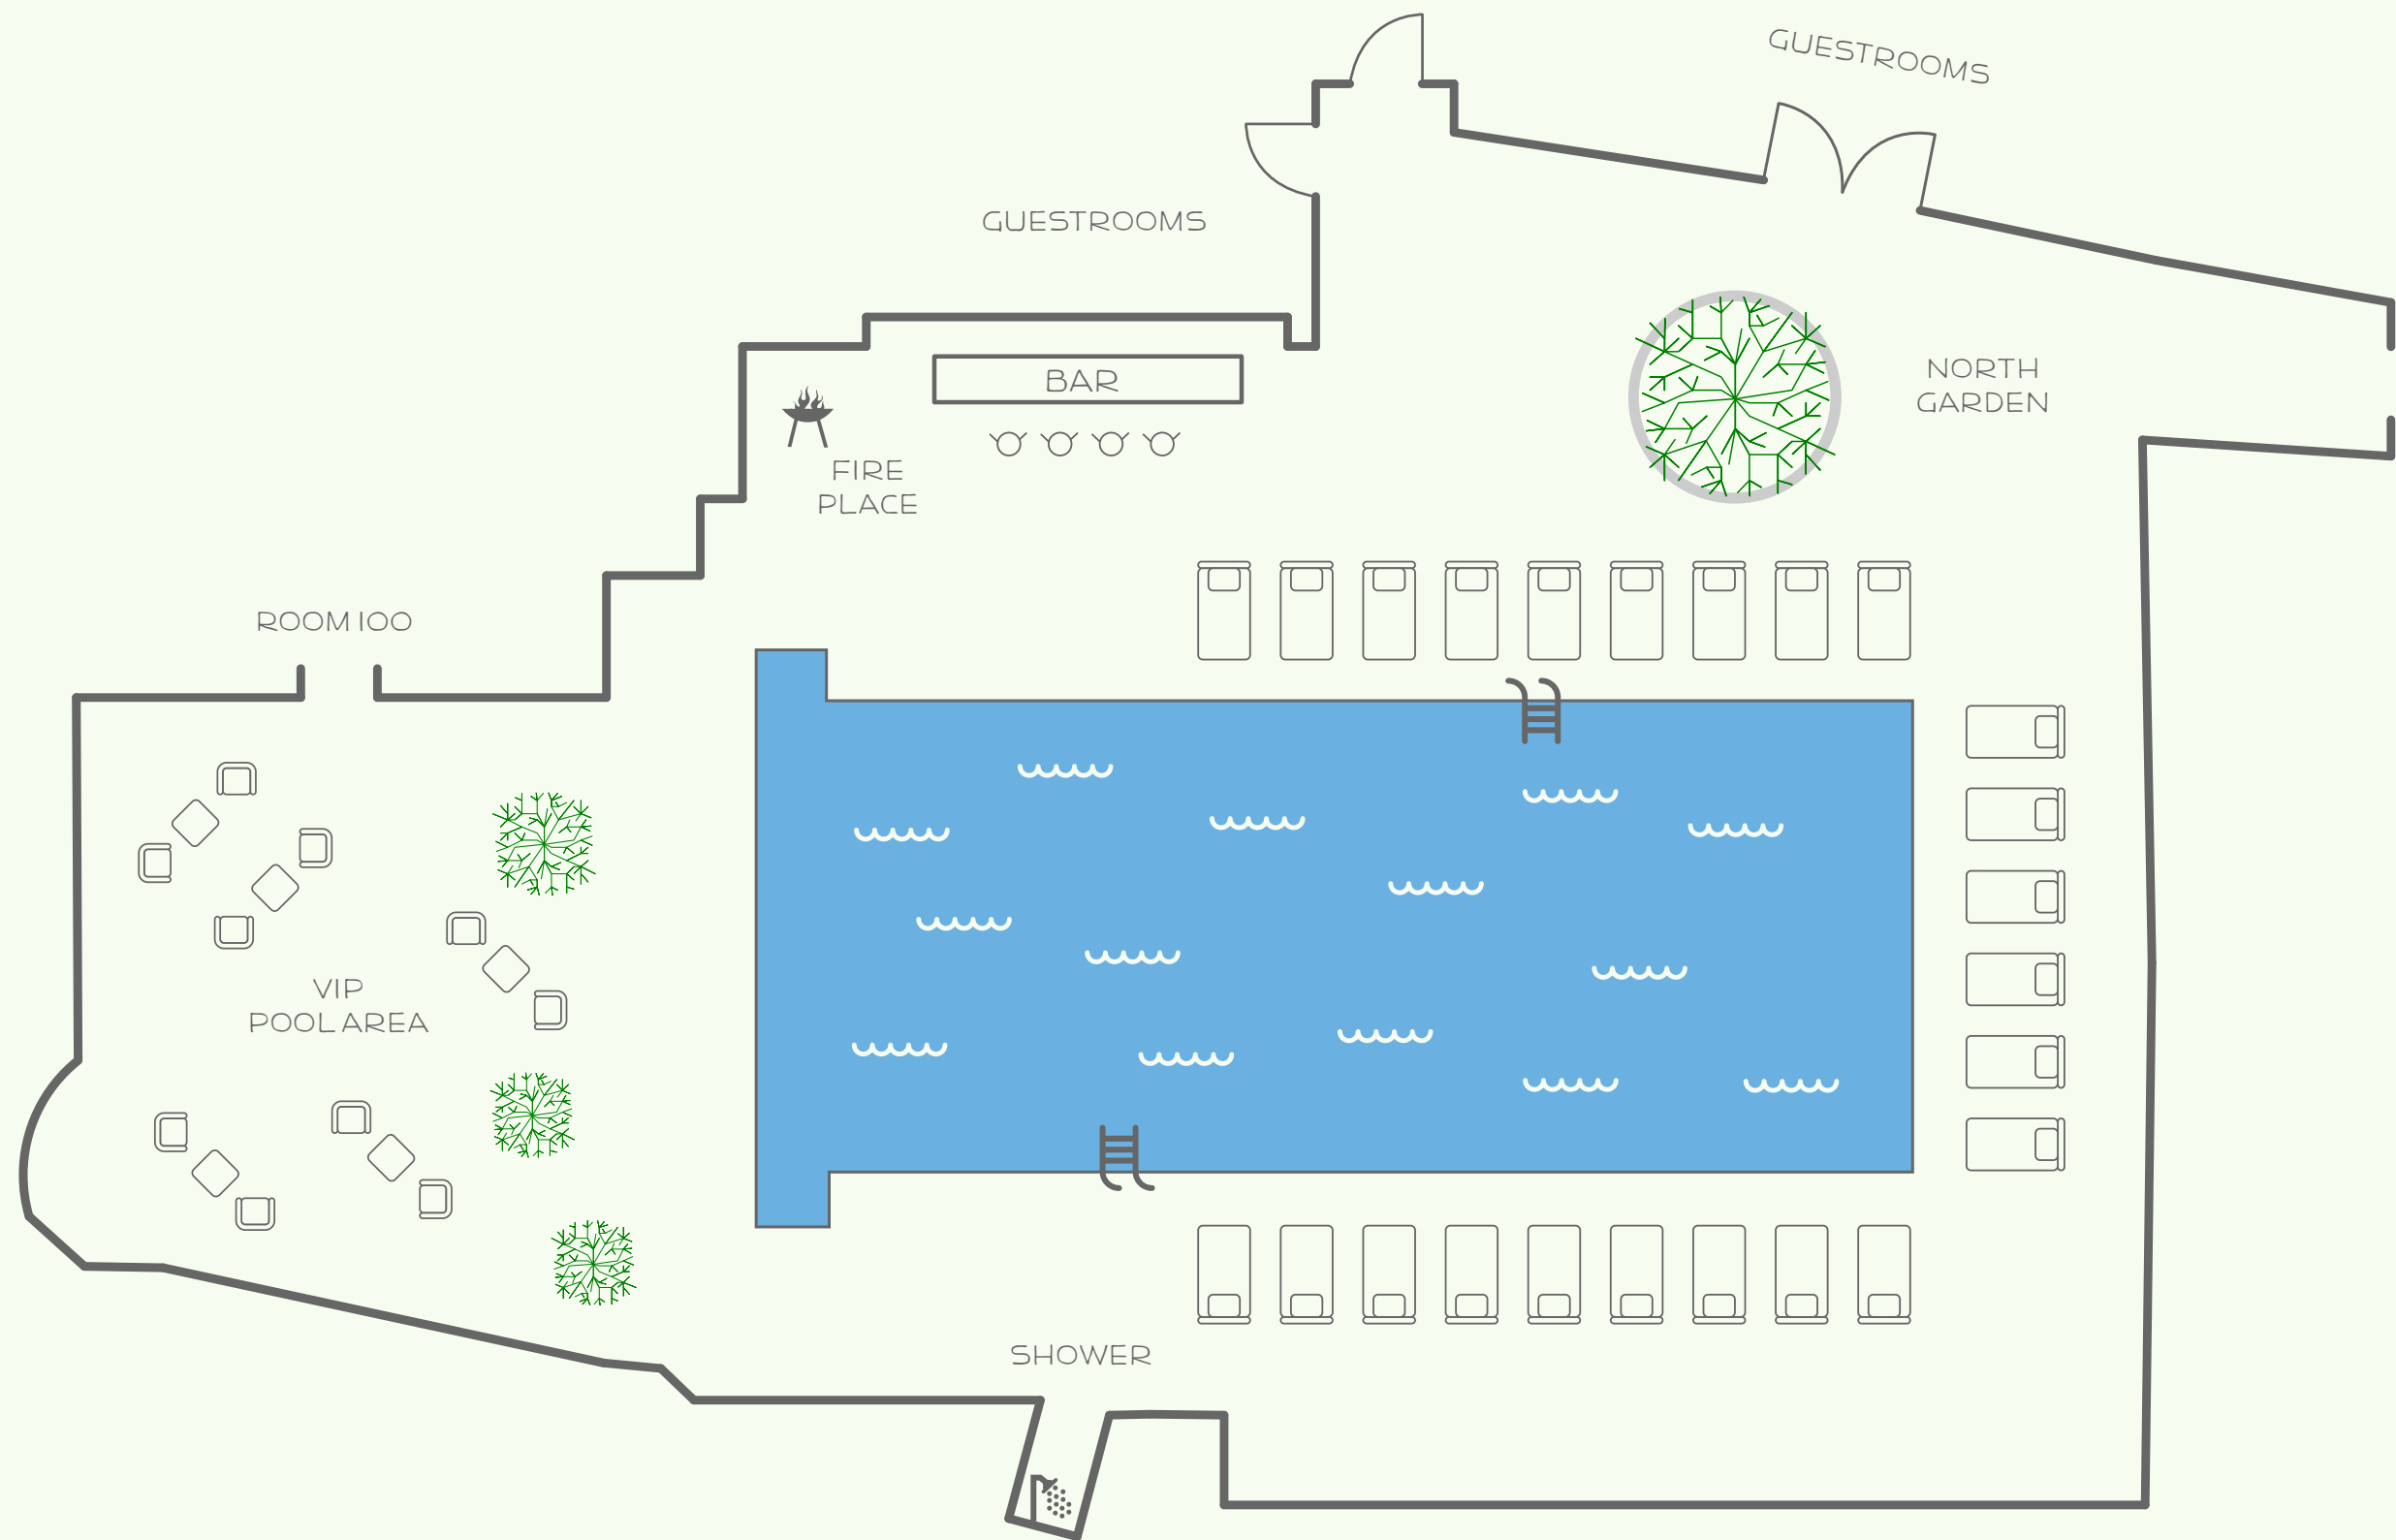

Tropicana Pool / Patio / North Garden

*NOTE - FLOORPLAN IS NOT TO ARCHITECTURAL SCALE